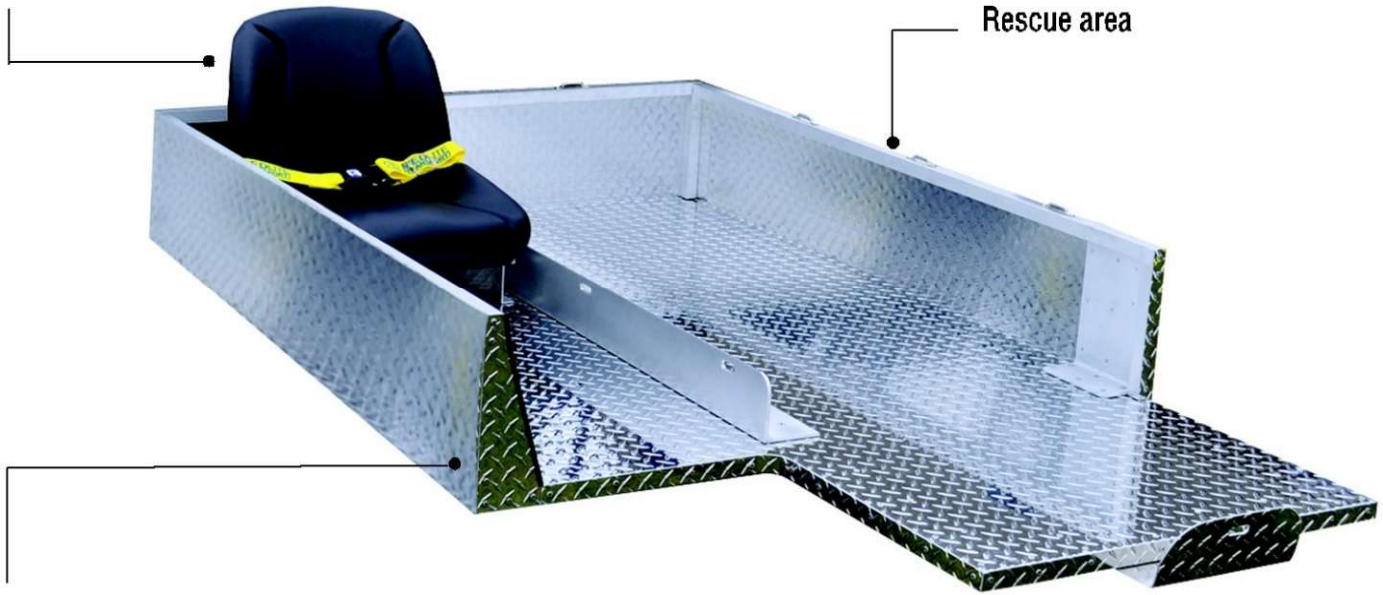

MEDLITE TRANSPORT BASIC MTB-101

Fixed seat with seatbelt

Rescue area

All aluminum tubing & diamond plate chassis

Adjustable back-plate for long board or stokes basket

PRICE: \$3,200.00 + SHIPPING

- All aluminum tubing & diamond plate chassis
- Fixed attendant seat with seatbelt
- Accommodates a long board or stokes basket (not included)
- Ten Velcro D-loop straps included
- Adjustable end point for accepting longer boards or baskets

Dimensions	Dry Weight	Crated Weight
48"W x 76"L x 11"H	135	260

*weights & dimensions are approximate only
Special 46" wide available

**ALL UNITS SHIP
FULLY ASSEMBLED**

**KIMTEK
CORPORATION**